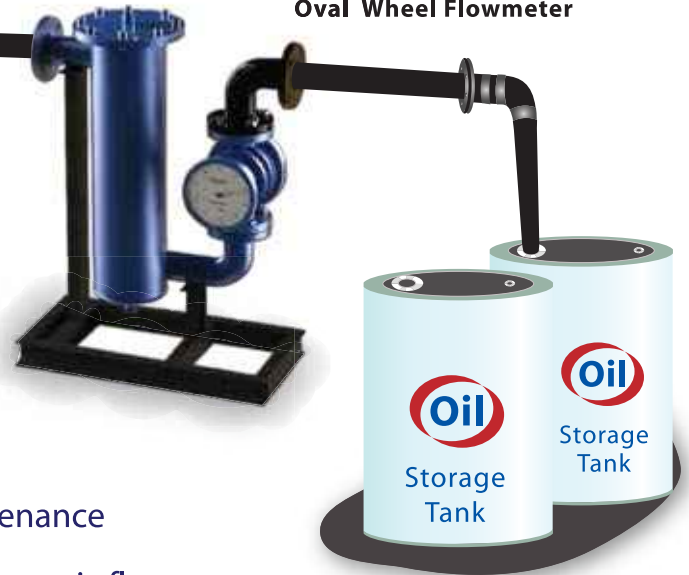

Accurate Flow Meters for Truck Loading / Unloading

Fuel, Solvents, any Liquids ...

Application:

- ❖ Transportation truck loading & unloading
- ❖ Measure fuel consumption in generators
- ❖ Pipeline custody transfer

Our meters measure better and saves more

Oval Wheel Flowmeter

Features:

- ❖ High accuracy better than $\pm 0.5\%$
- ❖ Optional electronics systems available
- ❖ Approved by weights & measures department
- ❖ Only two moving parts (oval wheels) so no maintenance
- ❖ Direct measurement of volume respective of volumetric flowrate